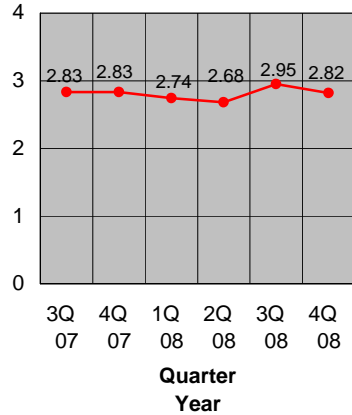

TIME SERIES CHARTS

**Carolinan AGC
Construction
Barometer™**

**Grand Index:
Year In Review**

State Indices

Western NC Index

Eastern NC Index

Heartland NC Index

Lowcountry SC Index