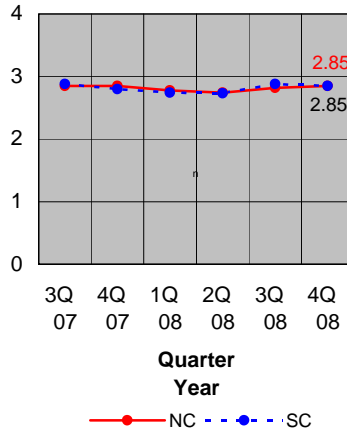

TIME SERIES CHARTS

**Carolinan AGC
Construction
Barometer™**

**Grand Index:
Year In Review**

State Indices

Western NC Index

Eastern NC Index

Heartland NC Index

Lowcountry SC Index