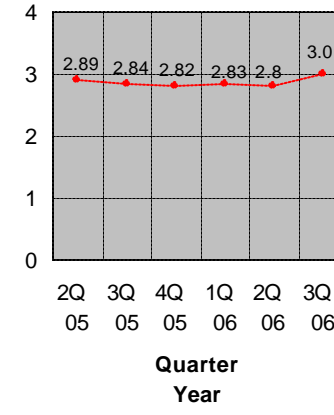

TIME SERIES CHARTS

**Carolinan AGC
Construction
Barometer™**

**Grand Index:
Year In Review**

State Indices

Western NC Index

Eastern NC Index

Heartland NC Index

Lowcountry SC Index