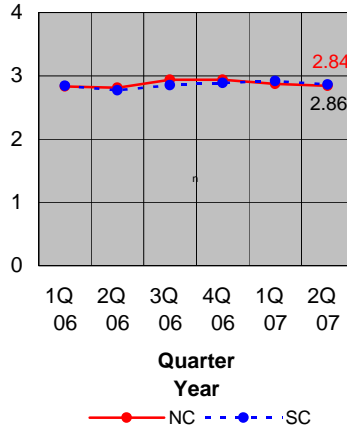

TIME SERIES CHARTS

**Carolinan AGC
Construction
Barometer™**

**Grand Index:
Year In Review**

State Indices

Western NC Index

Eastern NC Index

Heartland NC Index

Lowcountry SC Index