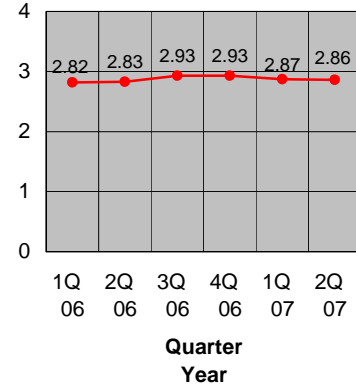

TIME SERIES CHARTS

**Carolinan AGC
Construction
Barometer™**

**Grand Index:
Year In Review**

State Indices

Western NC Index

Eastern NC Index

Heartland NC Index

Lowcountry SC Index