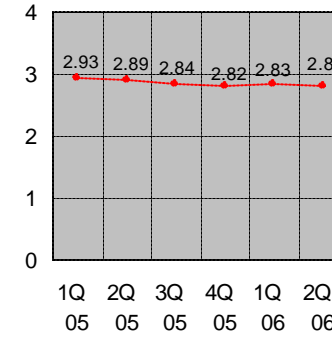

# TIME SERIES CHARTS

**Carolinan AGC  
Construction  
Barometer™**

**Grand Index:  
Year In Review**

Quarter  
Year

**State Indices**

Quarter  
Year

Series1 Series2

**Western NC Index**

Quarter  
Year

**Eastern NC Index**

Quarter  
Year

**Heartland NC Index**

Quarter  
Year

**Lowcountry SC Index**

Quarter  
Year

**Upstate SC Index**