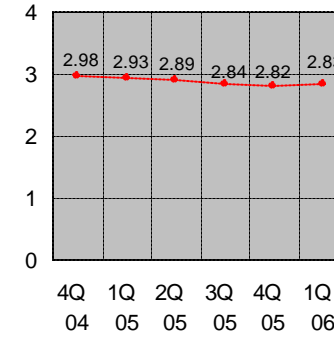

TIME SERIES CHARTS

**Carolinan AGC
Construction
Barometer™**

**Grand Index:
Year In Review**

Quarter
Year

State Indices

Quarter
Year

—●— NC —●— SC

Western NC Index

Quarter
Year

Eastern NC Index

Quarter
Year

Heartland NC Index

Quarter
Year

Lowcountry SC Index

Quarter
Year

Upstate SC Index